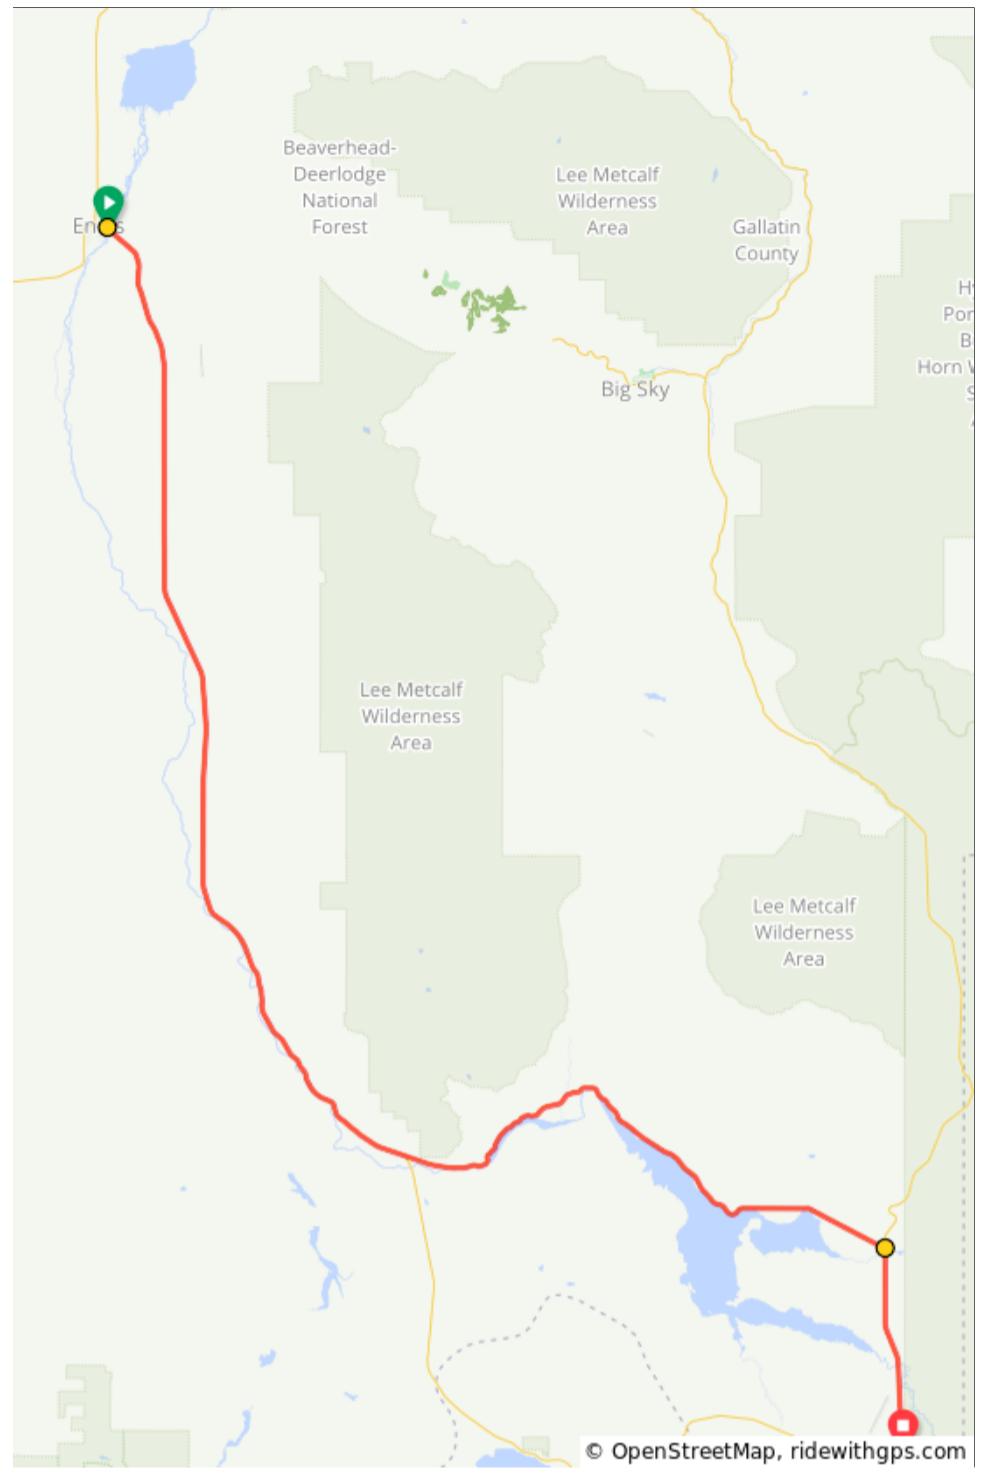

# 2019 COH - Day 12 July 17

Ennis to West Yellowstone

Num	Note	Dist	Type	Next
1.	Start of route	0.0	📍	100.4
2.	Right onto Gallatin Road, US 191 US 287	100.4	➔	12.8

100.4 kilometers. +845/-341 meters

Num	Note	Dist	Type	Next
3.	End of route	113.2	📍	0.0

12.8 kilometers. +0/-0 meters