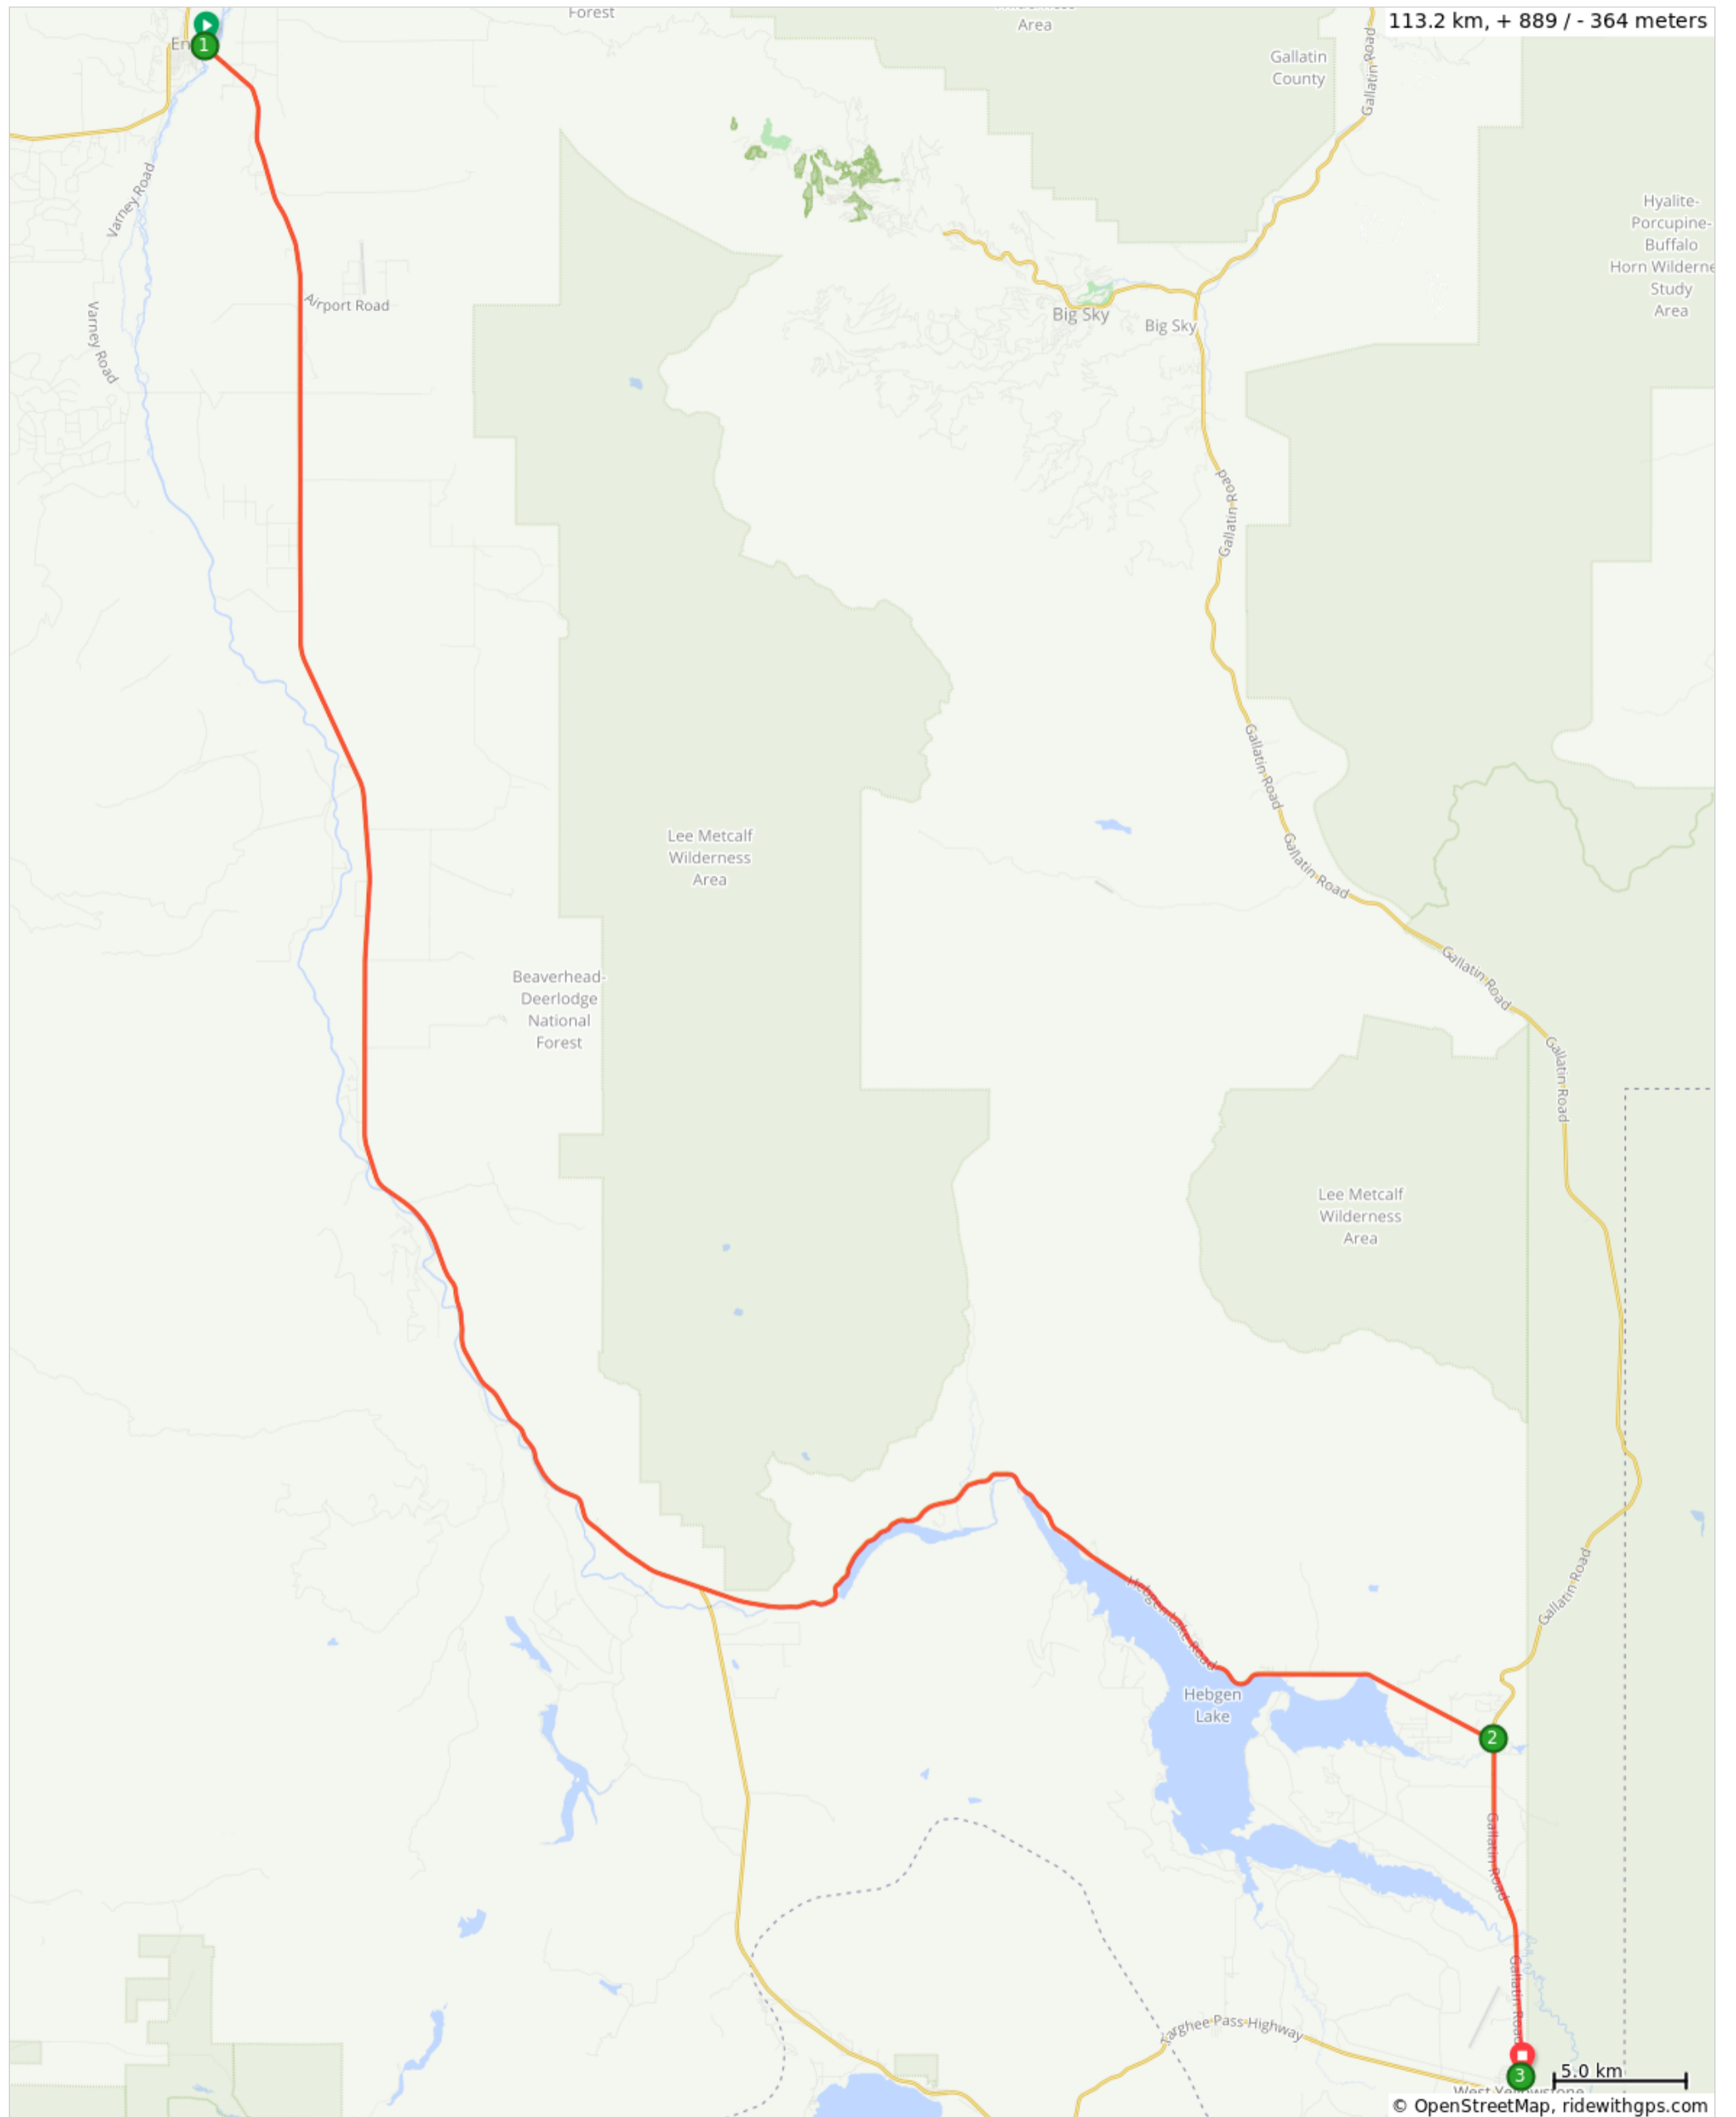

# 2019 COH - Day 12 July 17

Ennis to West Yellowstone

Num	Note	Dist	Type	Next
1.	Start of route	0.0	📍	100.4
2.	Right onto Gallatin Road, US 191 US 287	100.4	➔	12.8

100.4 kilometers. +845/-341 meters

Num	Note	Dist	Type	Next
3.	End of route	113.2	📍	0.0

12.8 kilometers. +0/-0 meters