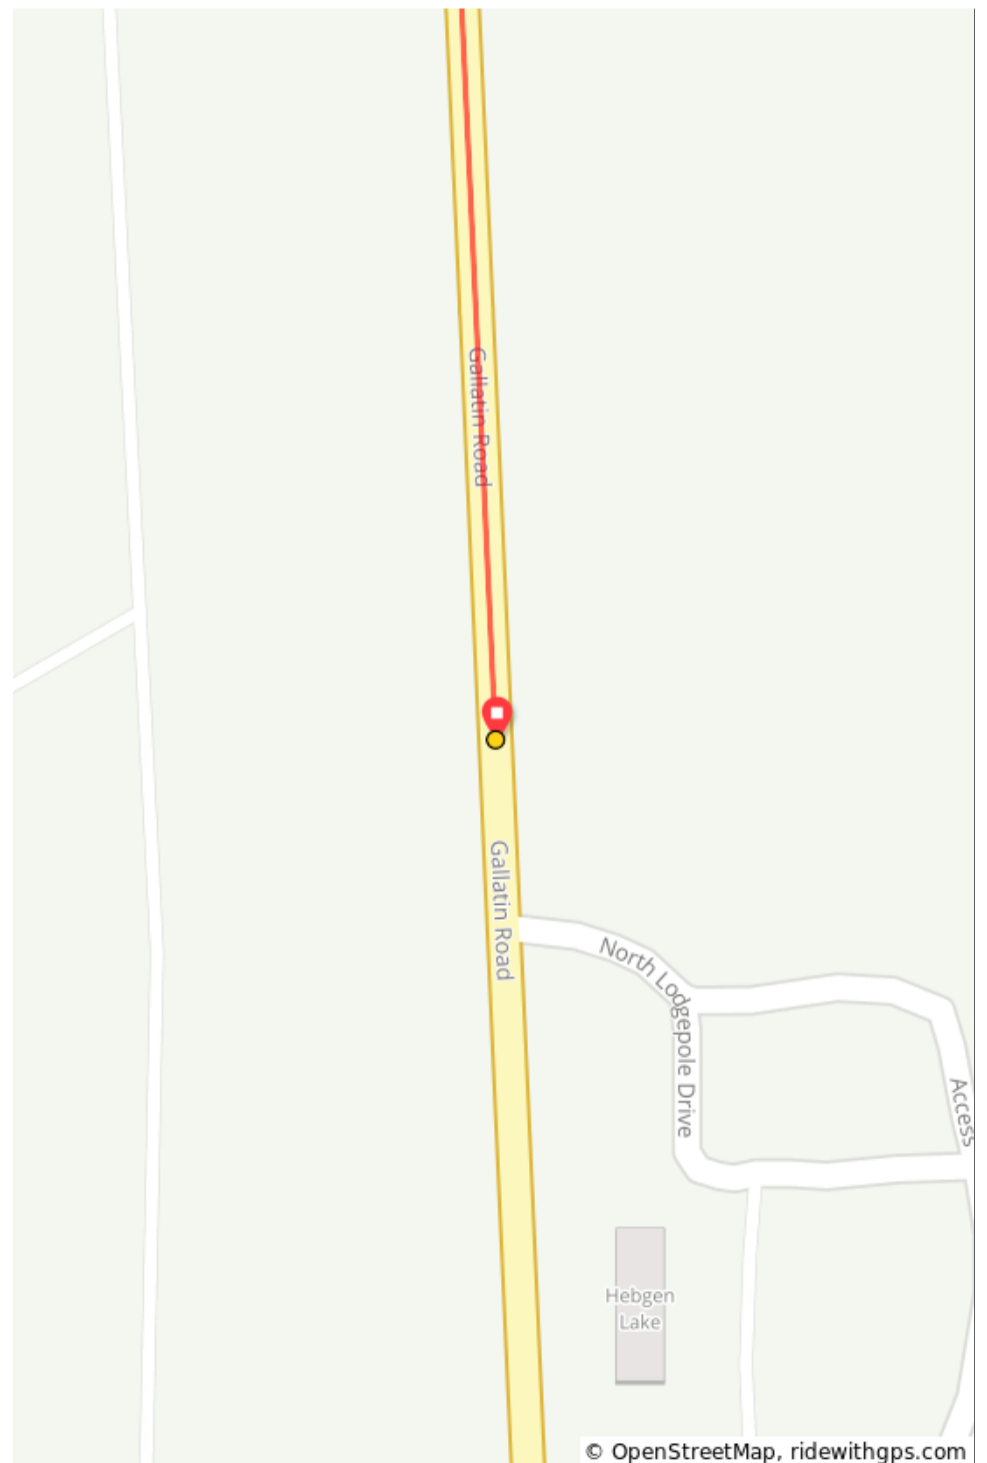

# 2019 COH - Day 12 July 17

Ennis to West Yellowstone

Num	Note	Dist	Type	Next
1.	Start of route	0.0	📍	100.4
2.	Right onto Gallatin Road, US 191 US 287	100.4	➔	12.8

100.4 kilometers. +845/-341 meters

Num	Note	Dist	Type	Next
3.	End of route	113.2	📍	0.0

12.8 kilometers. +0/-0 meters