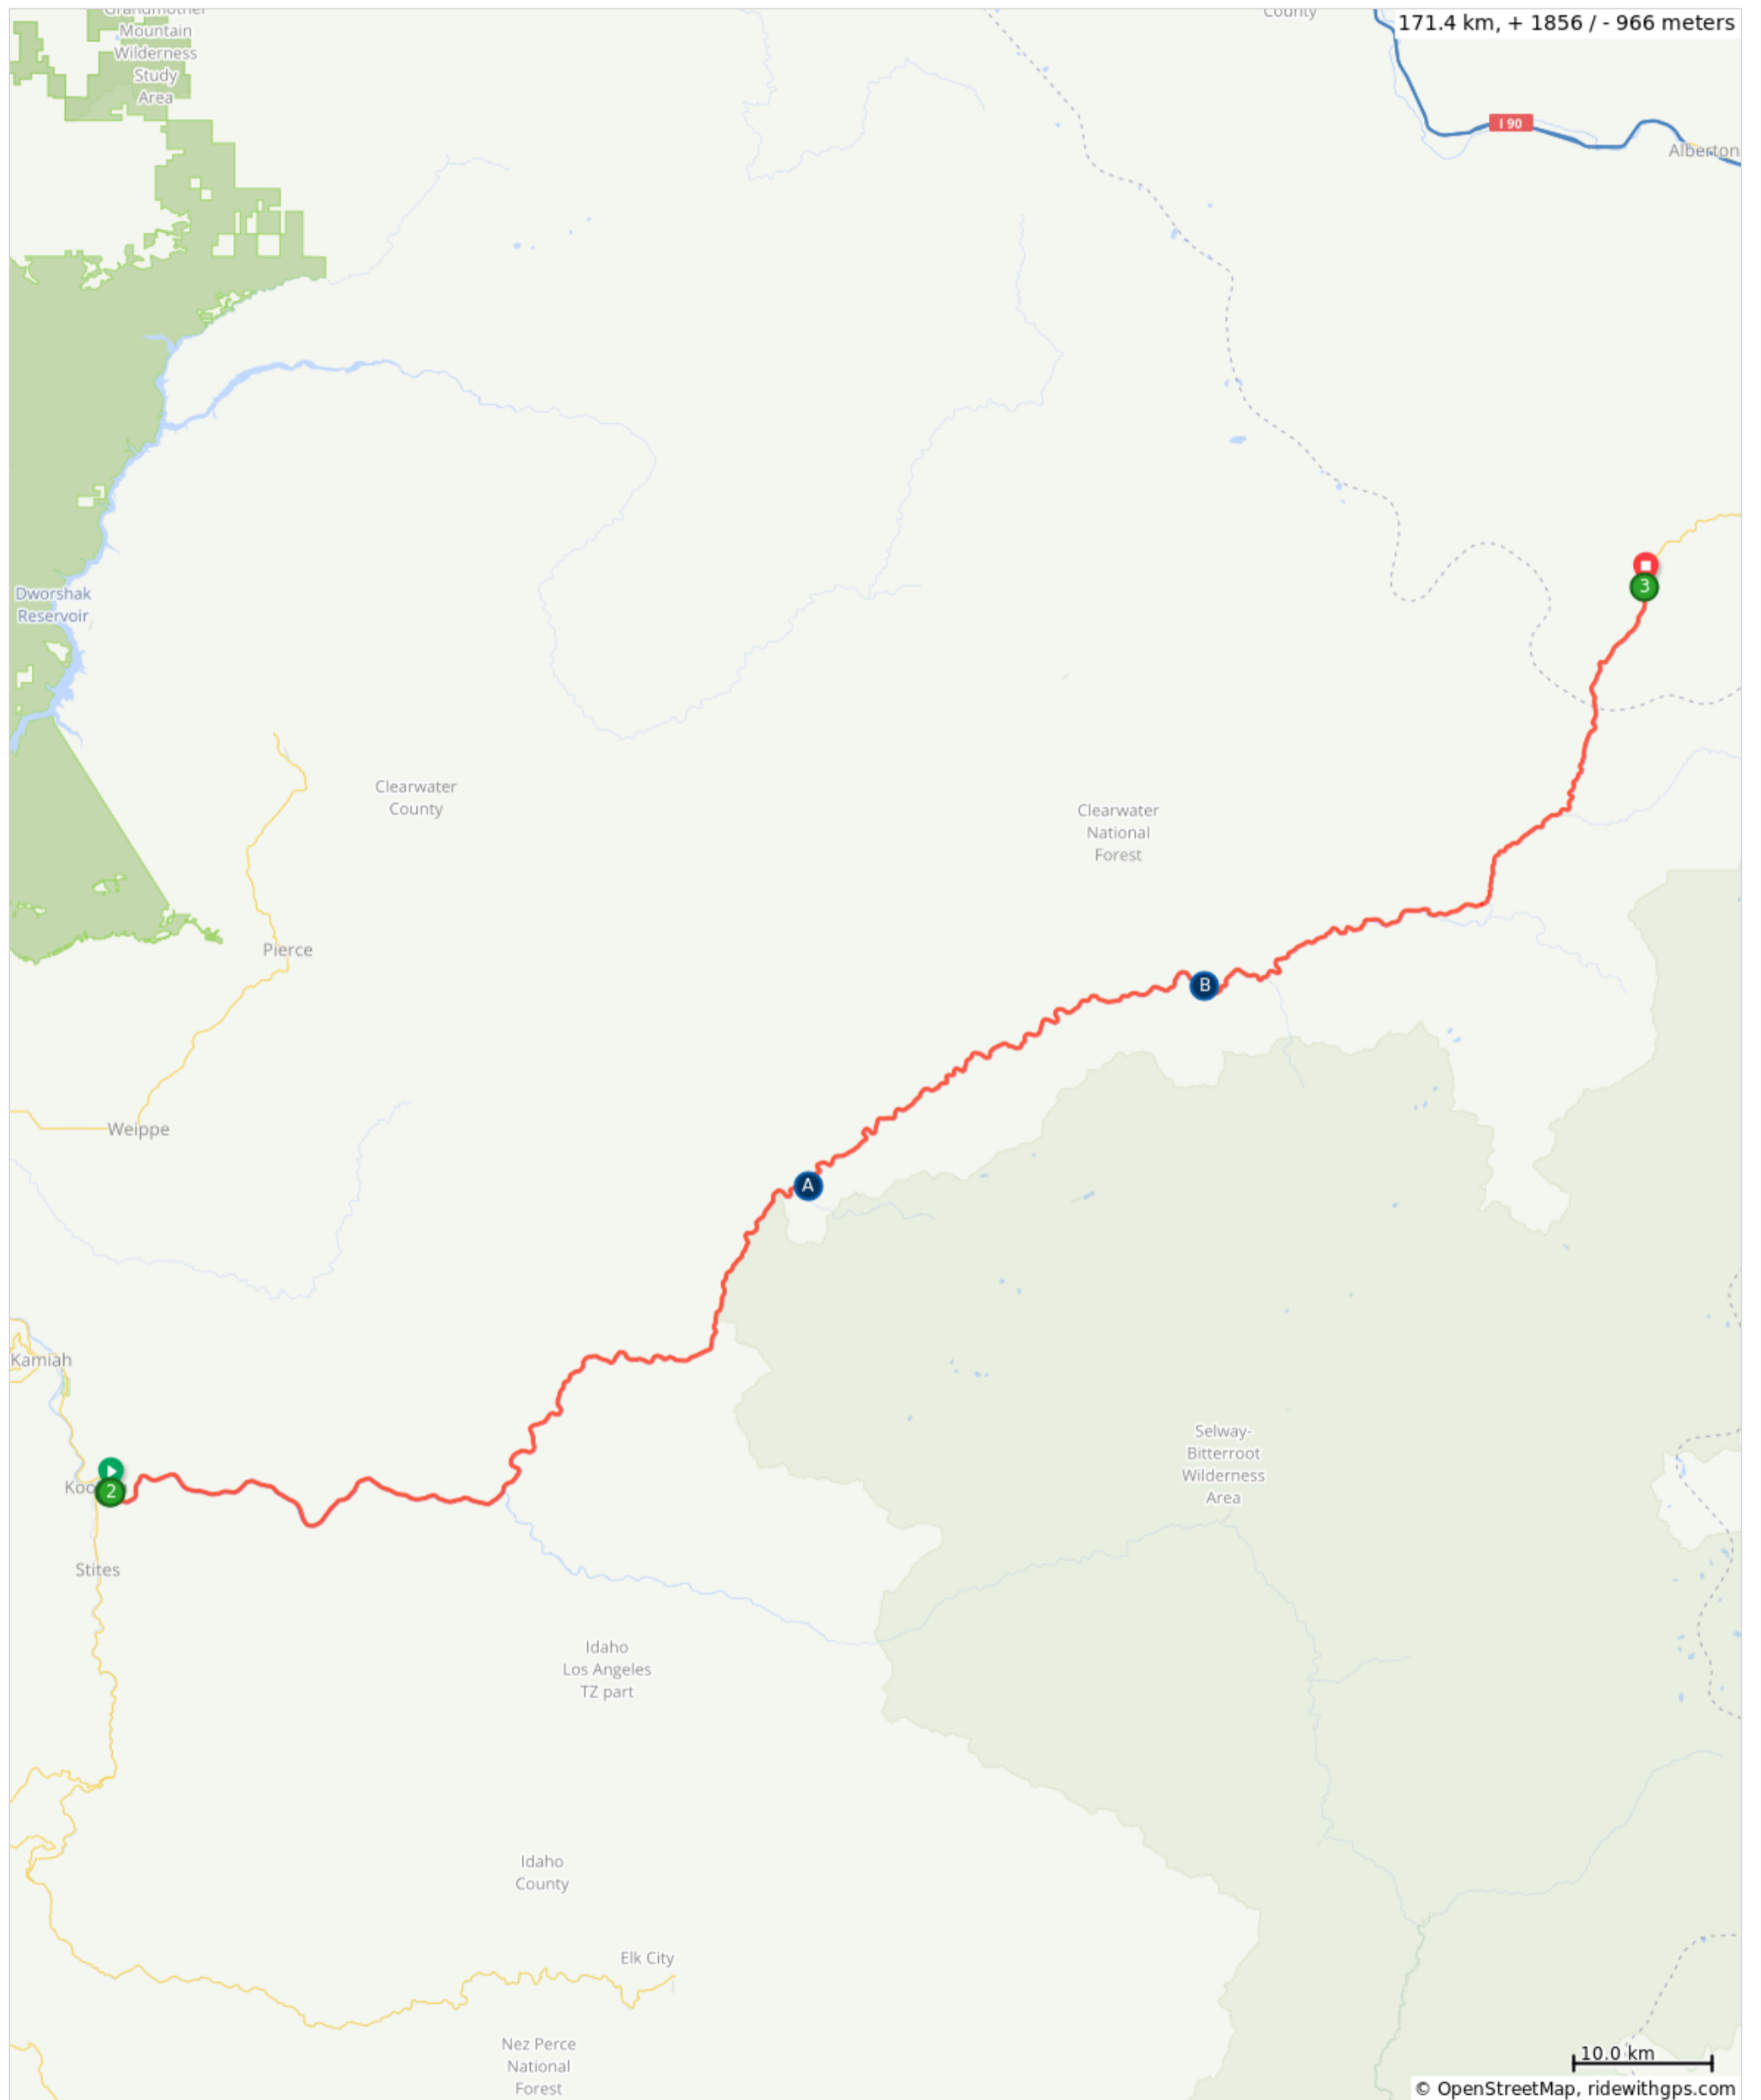

Kooksia to Lolo

A. Rest Stop

B. Rest Stop

171.4 km, + 1856 / - 966 meters

Num	Note	Dist	Type	Next
1.	Start of route	0.0	📍	0.1
2.	Right onto US-12 E	0.1	➔	171.2

0.1 kilometers. +3/-0 meters

Num	Note	Dist	Type	Next
3.	End of route	171.4	📍	0.0

171.2 kilometers. +0/-0 meters