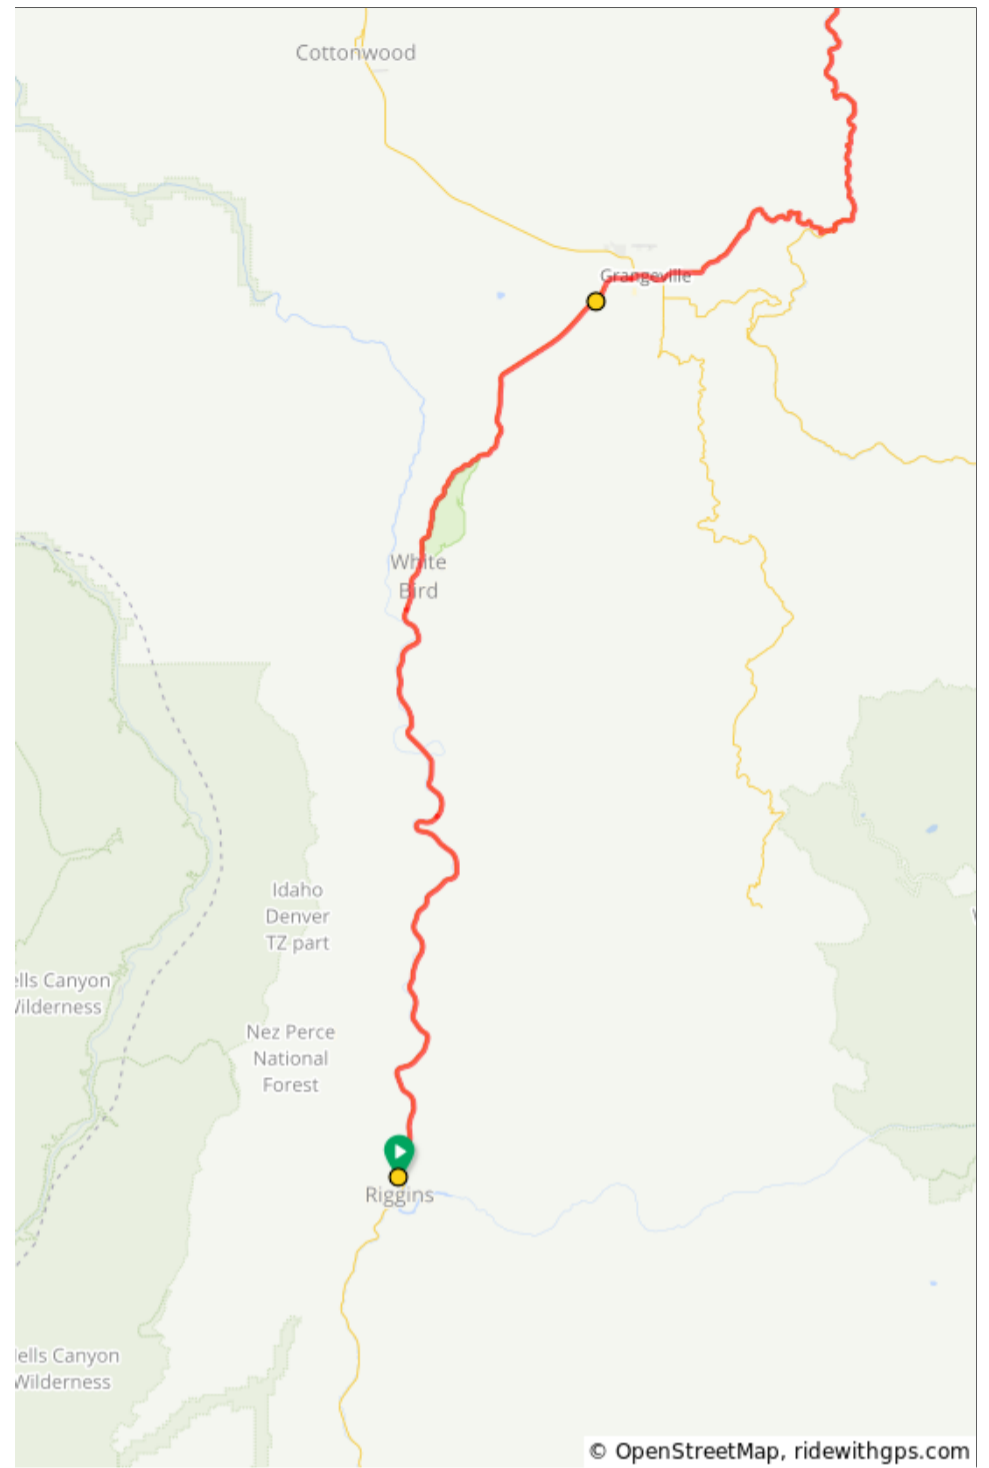

Riggins to Kooksia

Num	Note	Dist	Type	Next
1.	Start of route	0.0	📍	66.8
2.	Slight left onto US 95	66.8	←	3.2

66.8 kilometers. +1291/-759 meters

Num	Note	Dist	Type	Next
3.	Continue onto US 95	70.0	↑	35.7
4.	Slight right onto Main Street, ID 13	105.7	→	5.0

38.9 kilometers. +75/-704 meters

Num	Note	Dist	Type	Next
5.	End of route	110.7	📍	0.0

5.0 kilometers. +0/-0 meters