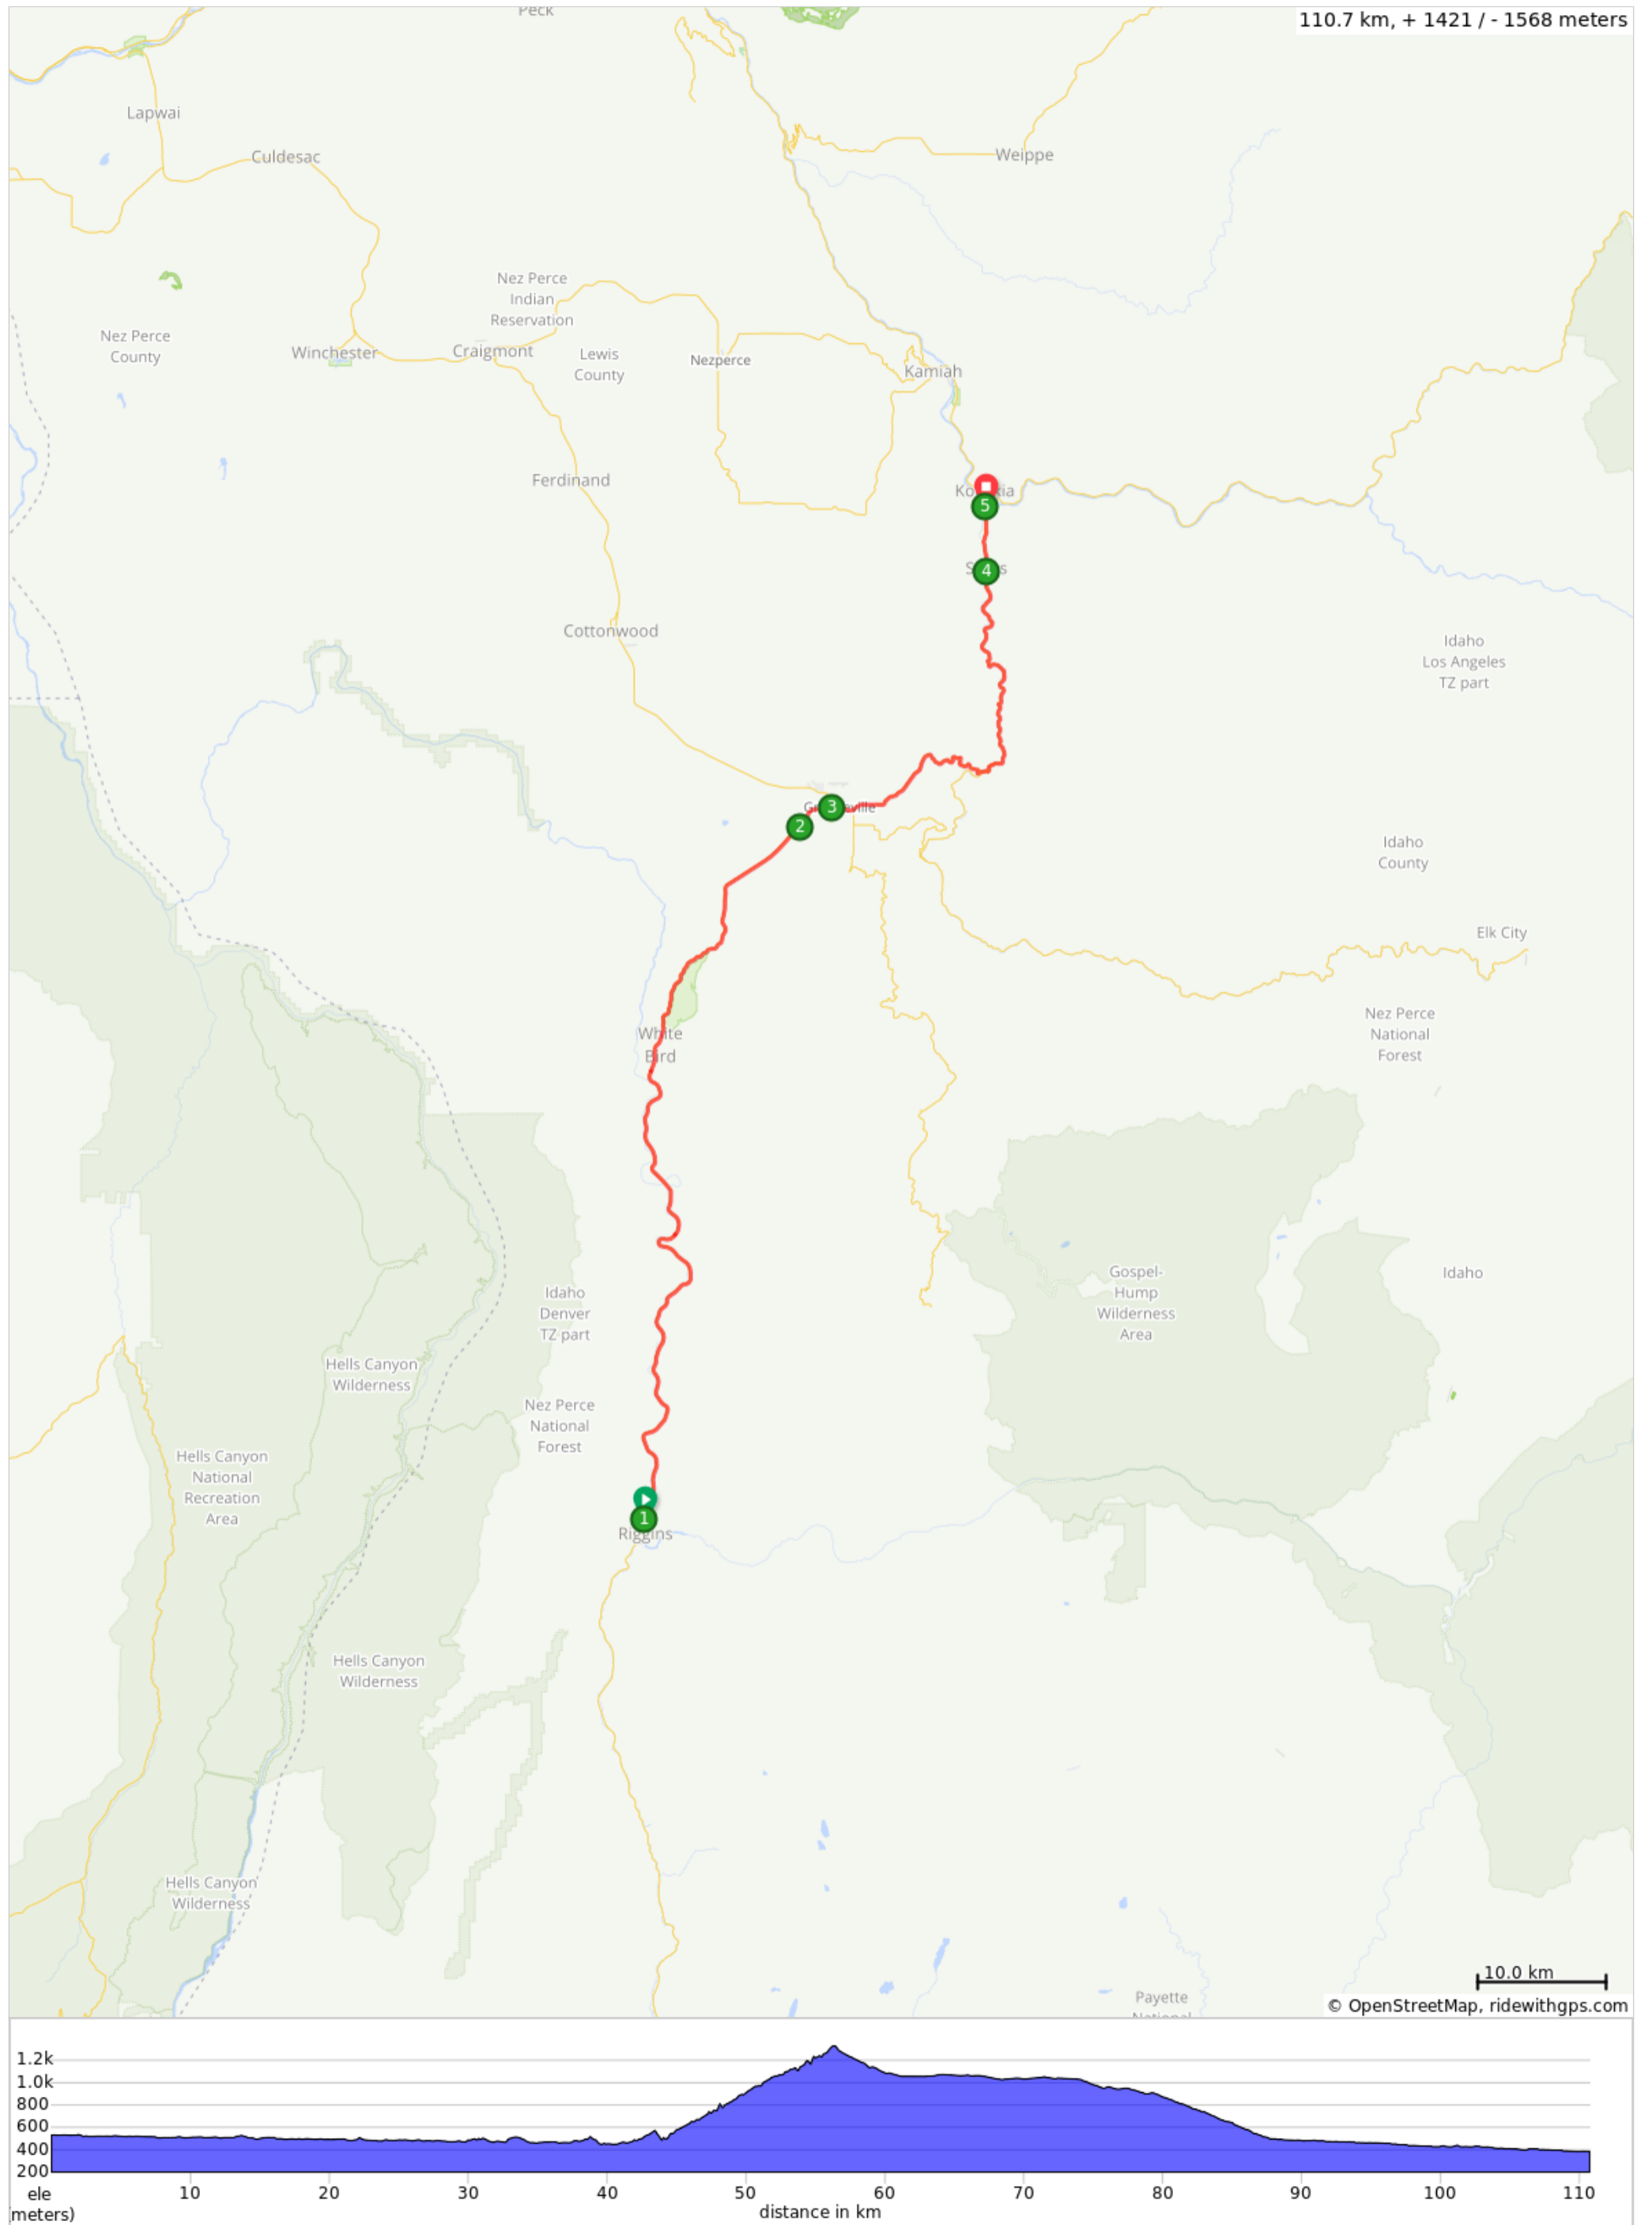

Riggins to Kooksia

Num	Note	Dist	Type	Next
1.	Start of route	0.0	📍	66.8
2.	Slight left onto US 95	66.8	←	3.2

66.8 kilometers. +1291/-759 meters

Num	Note	Dist	Type	Next
3.	Continue onto US 95	70.0	↑	35.7
4.	Slight right onto Main Street, ID 13	105.7	→	5.0

38.9 kilometers. +75/-704 meters

Num	Note	Dist	Type	Next
5.	End of route	110.7	📍	0.0

5.0 kilometers. +0/-0 meters