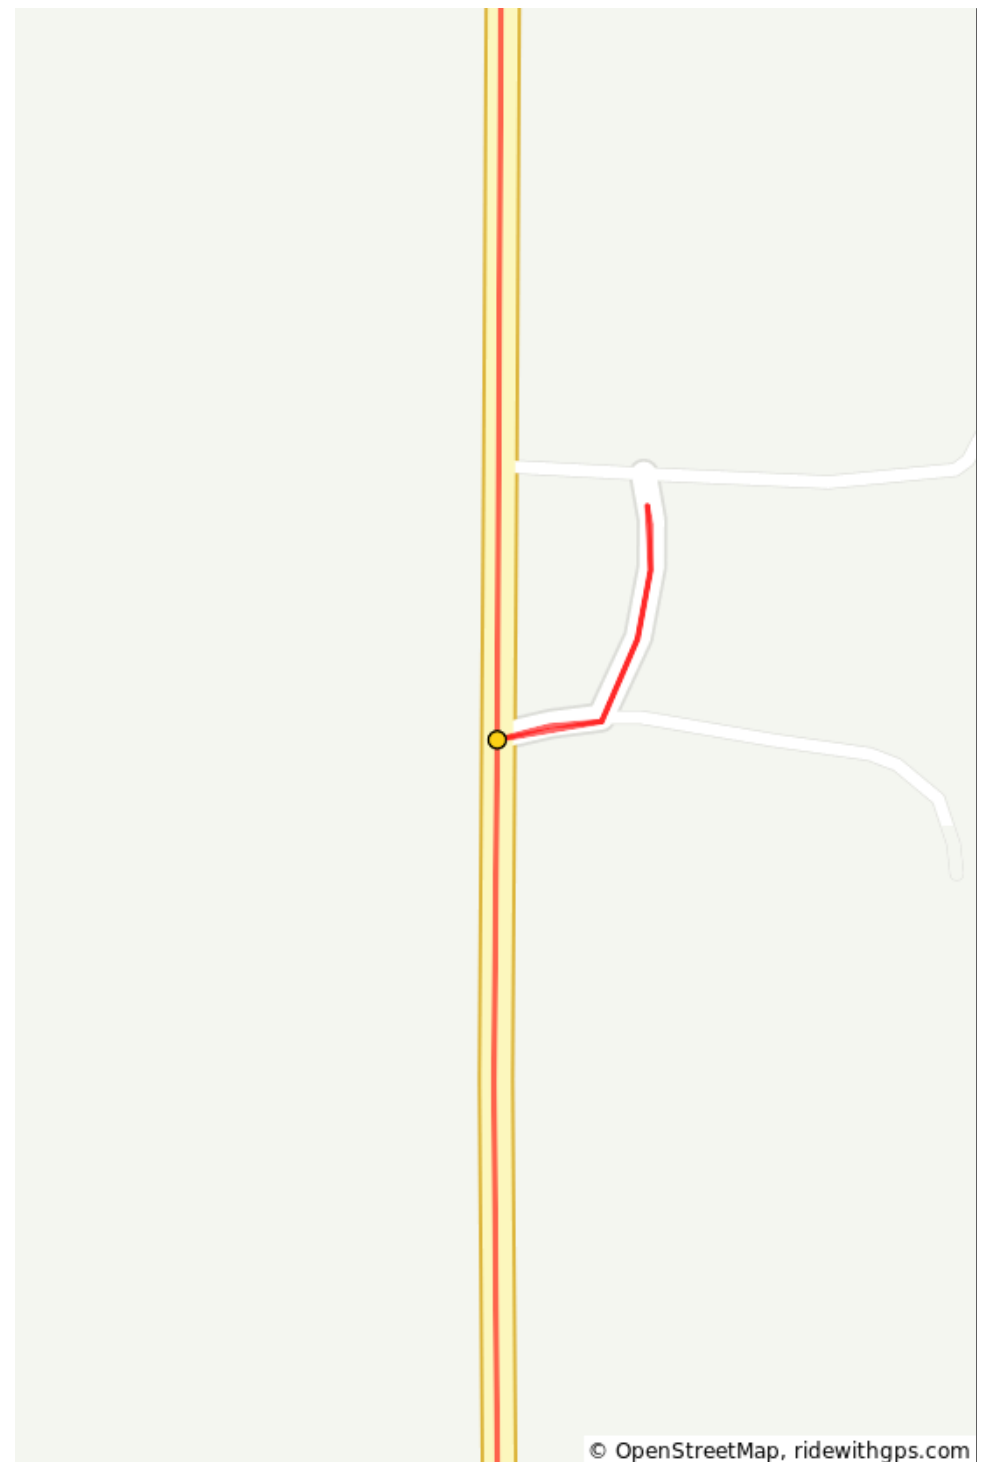

Cambridge to Riggins

Num	Note	Dist	Type	Next
1.	Start of route	0.0	📍	34.8
2.	Slight left onto Dartmouth Street, US 95	34.8	←	1.3

34.8 kilometers. +287/-193 meters

Num	Note	Dist	Type	Next
3.	Right	36.1	→	0.2
4.	Sharp right onto US 95	36.2	→	38.8

1.5 kilometers. +0/-0 meters

Num	Note	Dist	Type	Next
5.	Left onto US-95 N/N Norris Ave	75.1	←	54.5
6.	End of route	129.6	📍	0.0

93.4 kilometers. +151/-782 meters