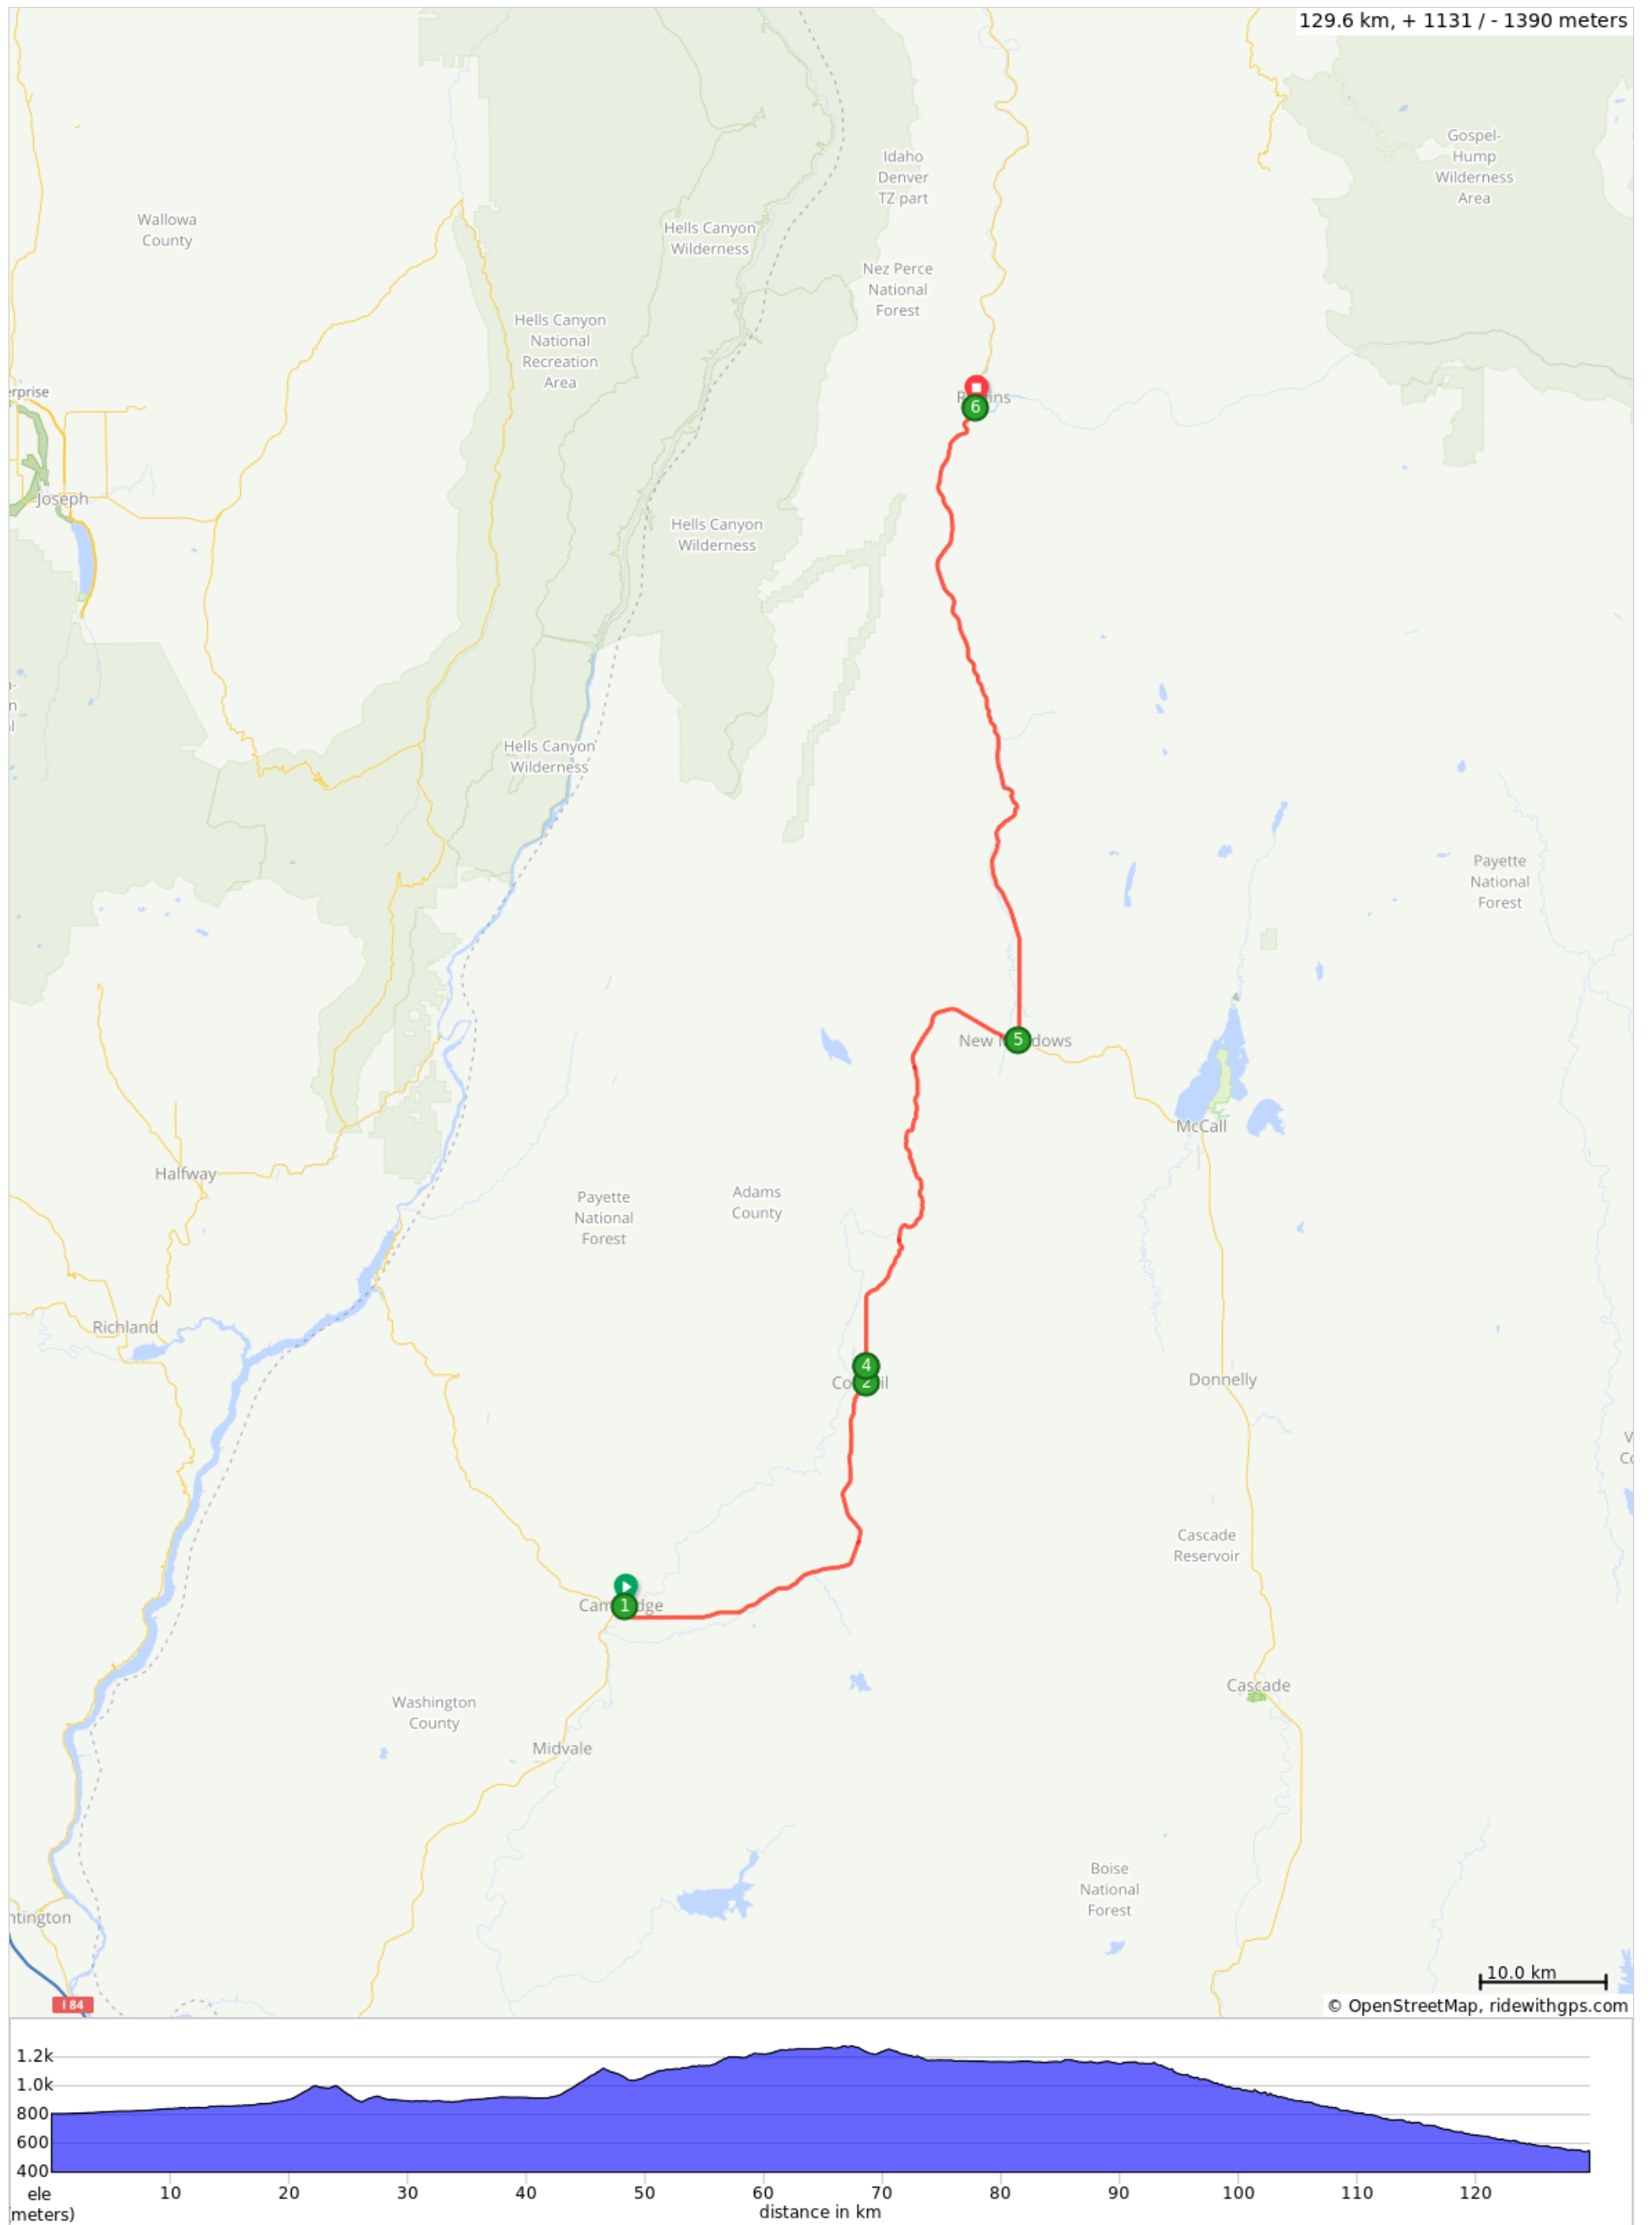

Cambridge to Riggins

Num	Note	Dist	Type	Next
1.	Start of route	0.0	📍	34.8
2.	Slight left onto Dartmouth Street, US 95	34.8	←	1.3

34.8 kilometers. +287/-193 meters

Num	Note	Dist	Type	Next
3.	Right	36.1	→	0.2
4.	Sharp right onto US 95	36.2	→	38.8

1.5 kilometers. +0/-0 meters

Num	Note	Dist	Type	Next
5.	Left onto US-95 N/N Norris Ave	75.1	←	54.5
6.	End of route	129.6	📍	0.0

93.4 kilometers. +151/-782 meters