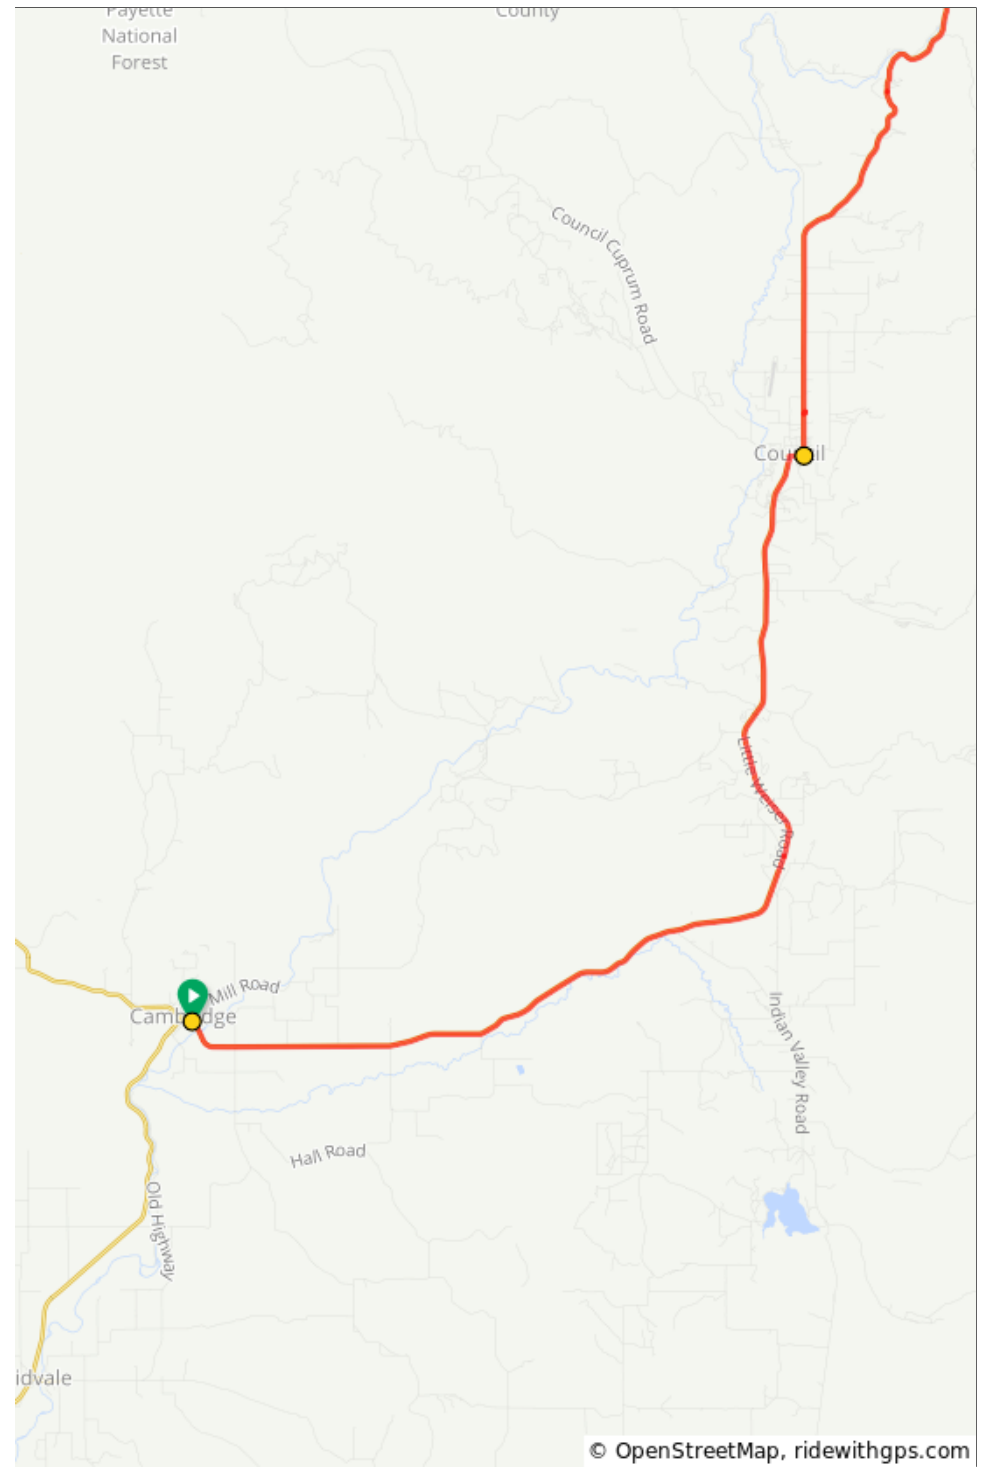

Cambridge to Riggins

Num	Note	Dist	Type	Next
1.	Start of route	0.0	📍	34.8
2.	Slight left onto Dartmouth Street, US 95	34.8	←	1.3

34.8 kilometers. +287/-193 meters

Num	Note	Dist	Type	Next
3.	Right	36.1	→	0.2
4.	Sharp right onto US 95	36.2	→	38.8

1.5 kilometers. +0/-0 meters

Num	Note	Dist	Type	Next
5.	Left onto US-95 N/N Norris Ave	75.1	←	54.5
6.	End of route	129.6	📍	0.0

93.4 kilometers. +151/-782 meters