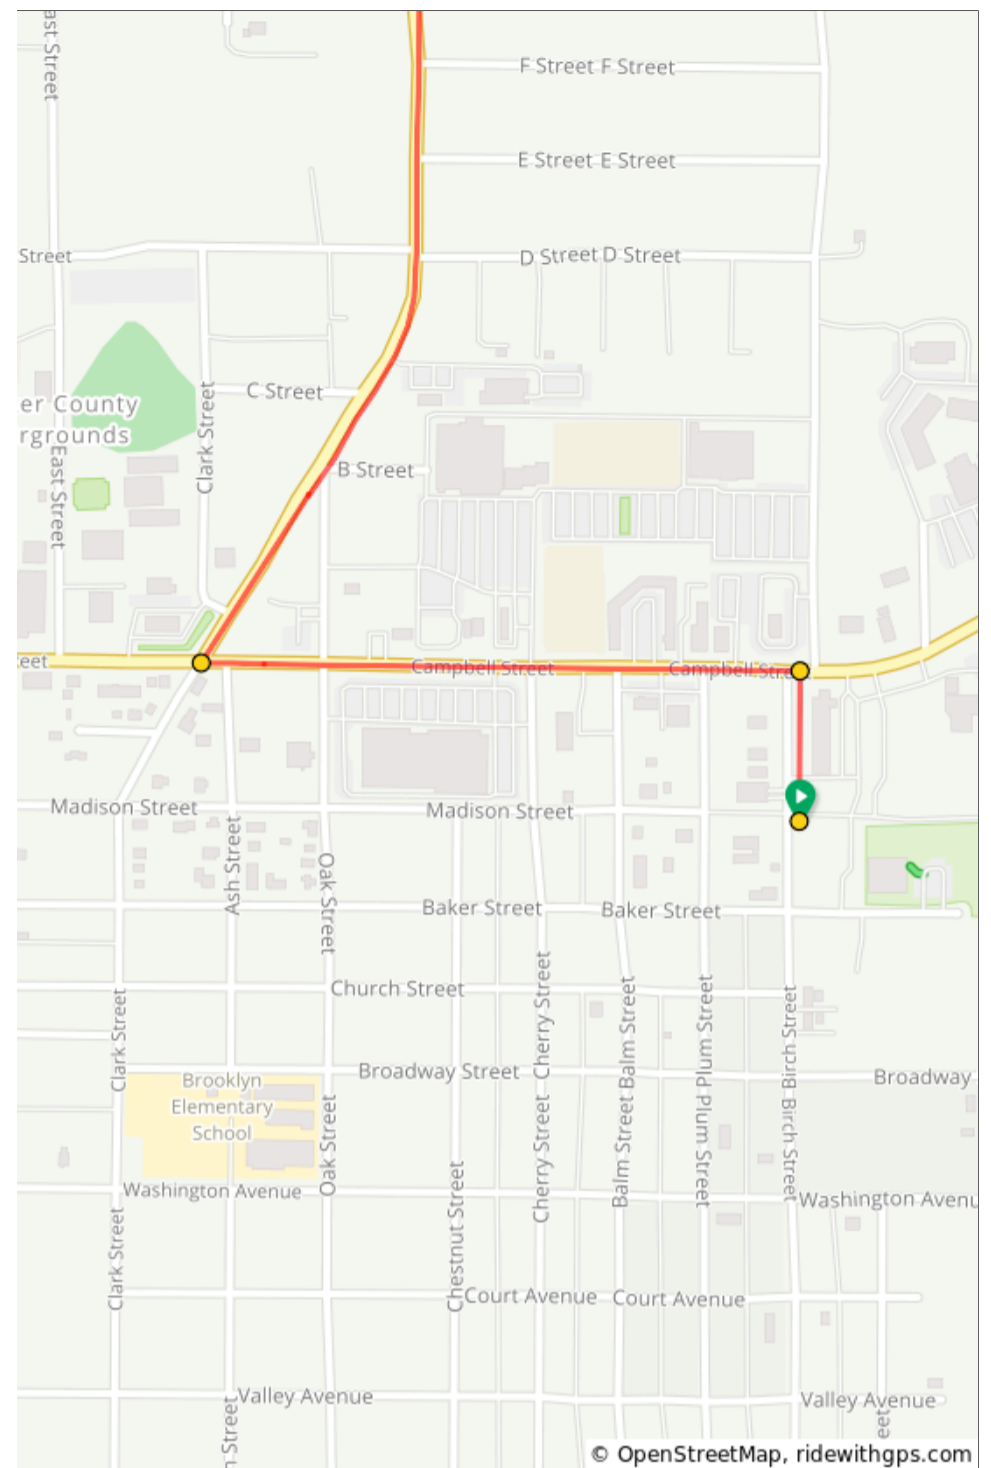

Num	Note	Dist	Type	Next
1.	Start of route	0.0	📍	0.1
2.	Left onto Campbell Street, OR 7	0.1	←	0.6
3.	Sharp right onto Cedar Street	0.7	→	2.4

0.7 kilometers. +1/-0 meters

Num	Note	Dist	Type	Next
4.	Slight right onto Cedar Street	3.1	→	12.8
5.	Slight right onto Baker-Copperfield Highway, OR 86	15.9	→	49.6

15.2 kilometers. +107/-50 meters

Num	Note	Dist	Type	Next
6.	End of route	65.5	📍	0.0

49.6 kilometers. +0/-0 meters