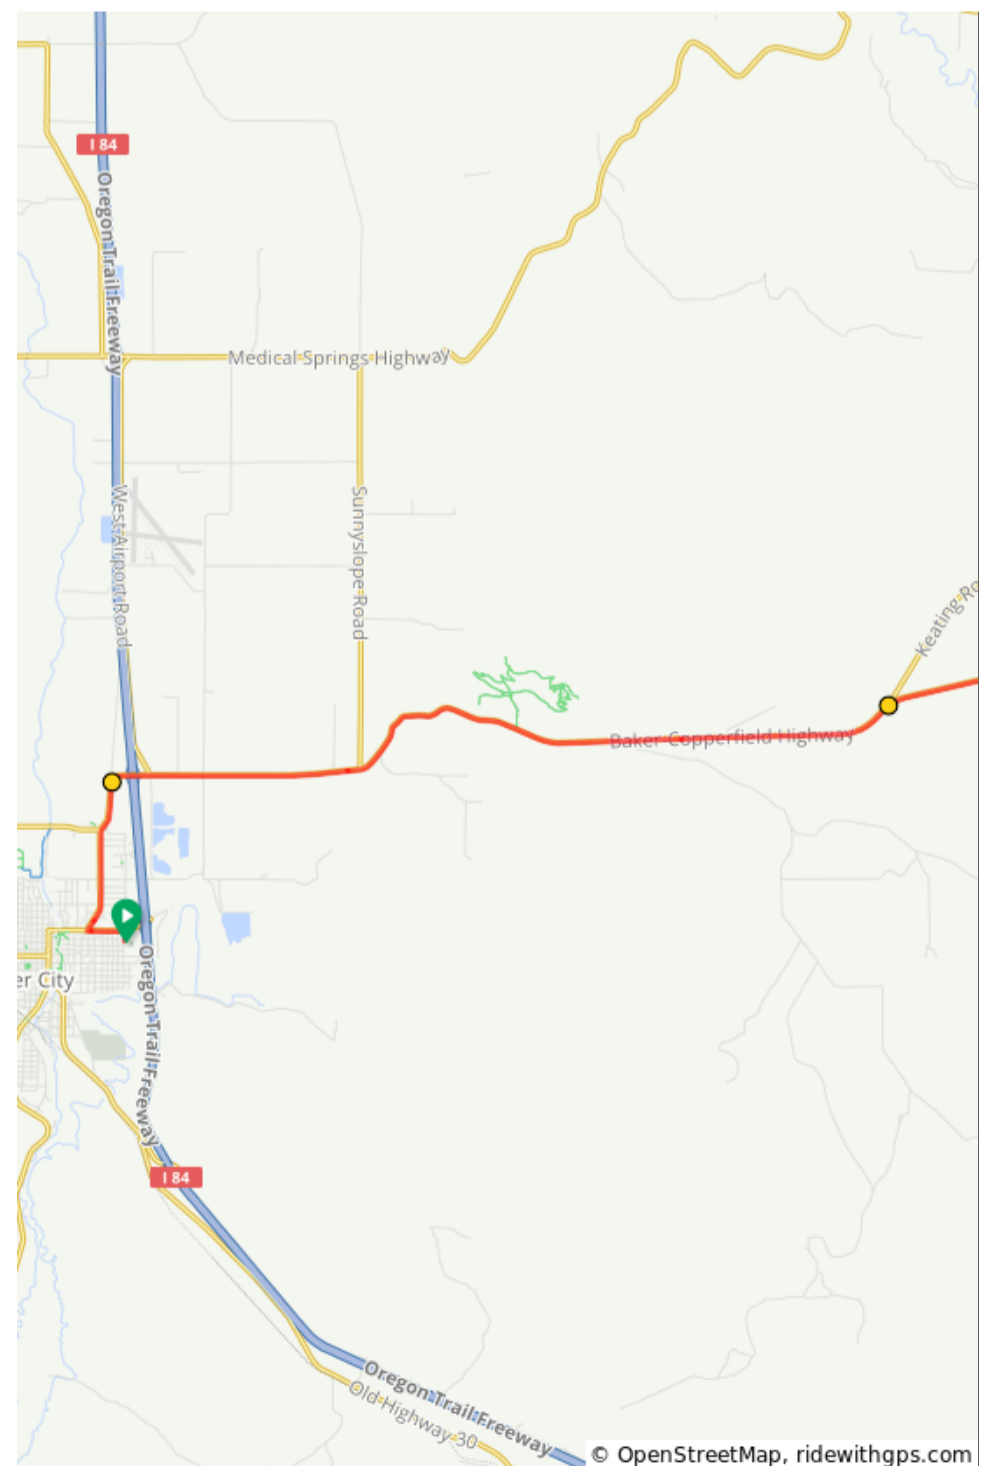

Num	Note	Dist	Type	Next
1.	Start of route	0.0	📍	0.1
2.	Left onto Campbell Street, OR 7	0.1	←	0.6
3.	Sharp right onto Cedar Street	0.7	→	2.4

0.7 kilometers. +1/-0 meters

Num	Note	Dist	Type	Next
4.	Slight right onto Cedar Street	3.1	→	12.8
5.	Slight right onto Baker-Copperfield Highway, OR 86	15.9	→	49.6

15.2 kilometers. +107/-50 meters

Num	Note	Dist	Type	Next
6.	End of route	65.5	📍	0.0

49.6 kilometers. +0/-0 meters