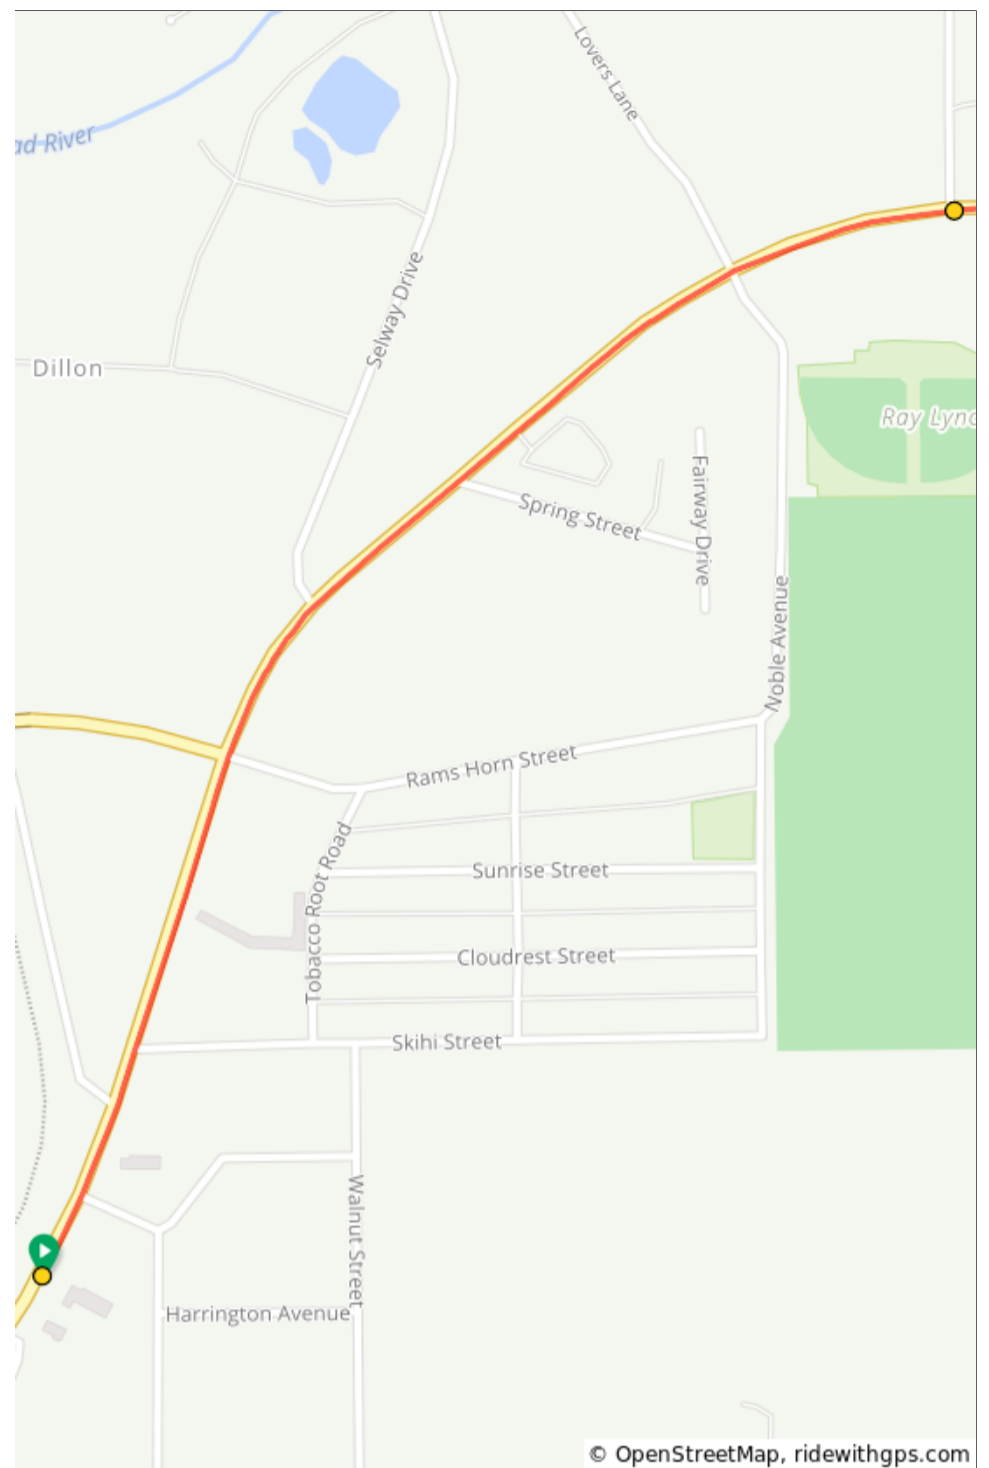

Dillon to Ennis

Num	Note	Dist	Type	Next
1.	Start of route	0.0	📍	1.4
2.	Continue onto MT-41 N	1.4	↑	42.9

1.4 kilometers. +0/-4 meters

Num	Note	Dist	Type	Next
3.	Right onto MT-287 S/Main St	44.4	→	68.7
4.	End of route	113.1	📍	0.0

111.7 kilometers. +749/-646 meters