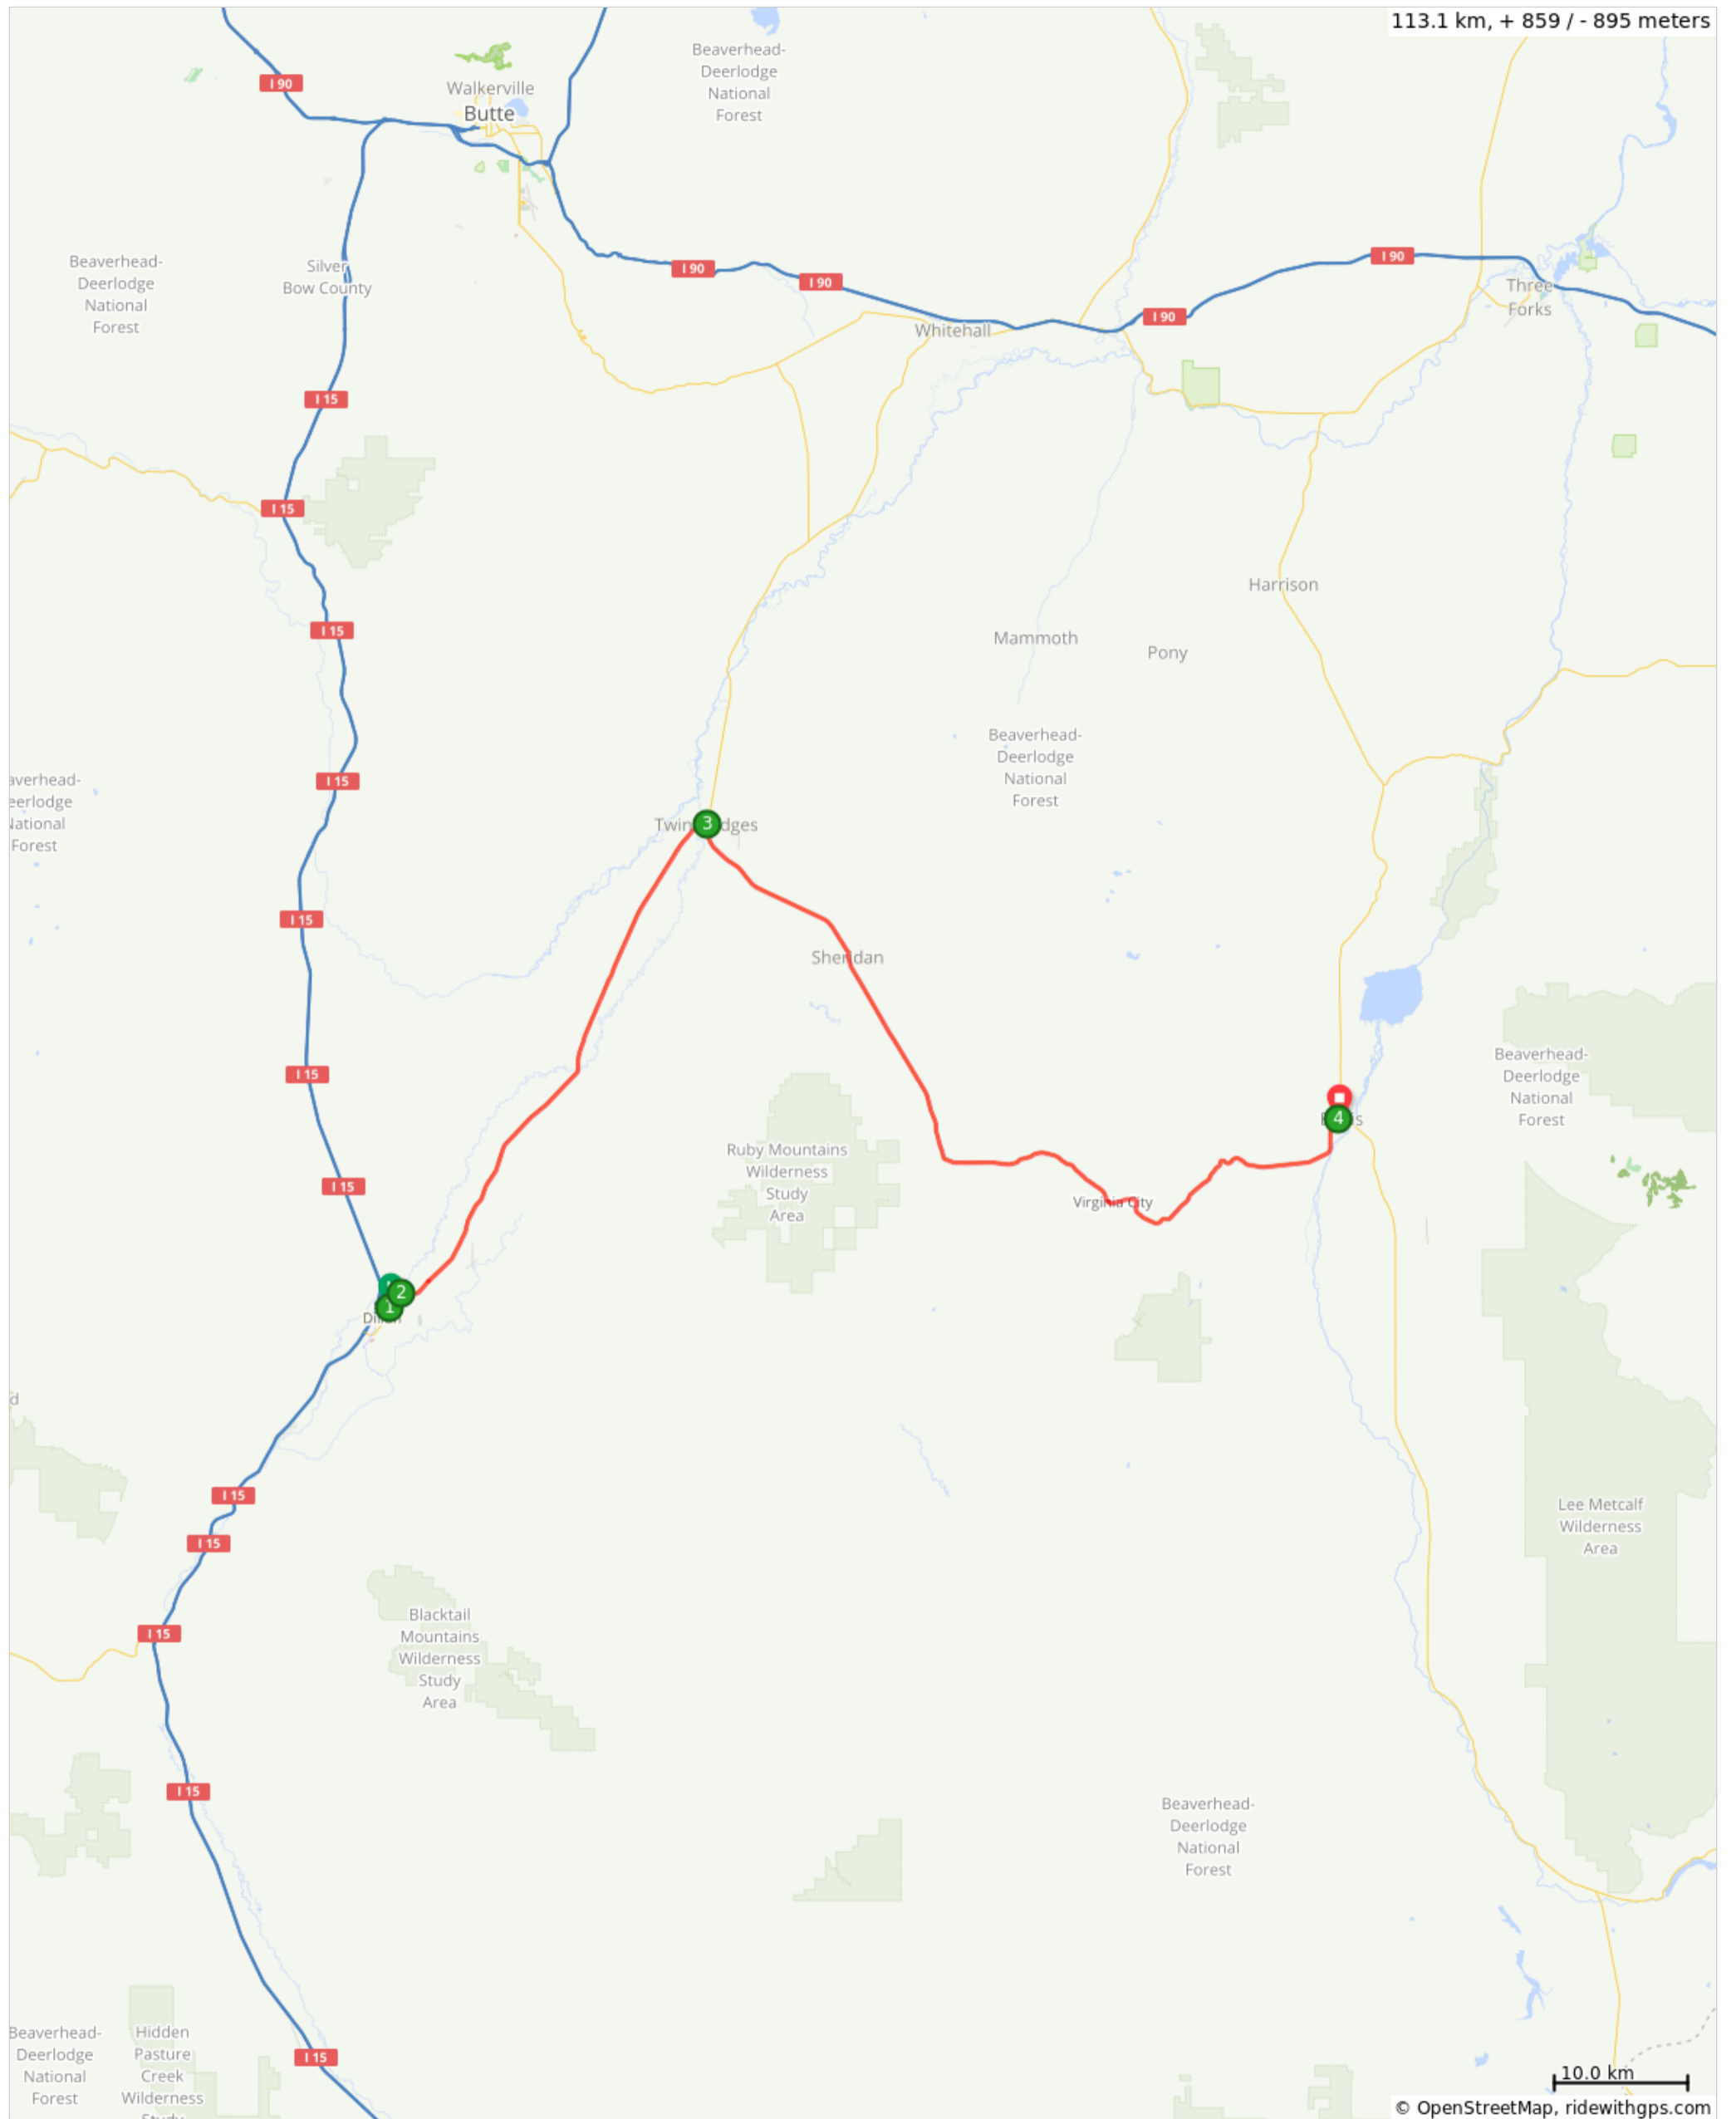

Dillon to Ennis

Num	Note	Dist	Type	Next
1.	Start of route	0.0	📍	1.4
2.	Continue onto MT-41 N	1.4	↑	42.9

1.4 kilometers. +0/-4 meters

Num	Note	Dist	Type	Next
3.	Right onto MT-287 S/Main St	44.4	→	68.7
4.	End of route	113.1	📍	0.0

111.7 kilometers. +749/-646 meters