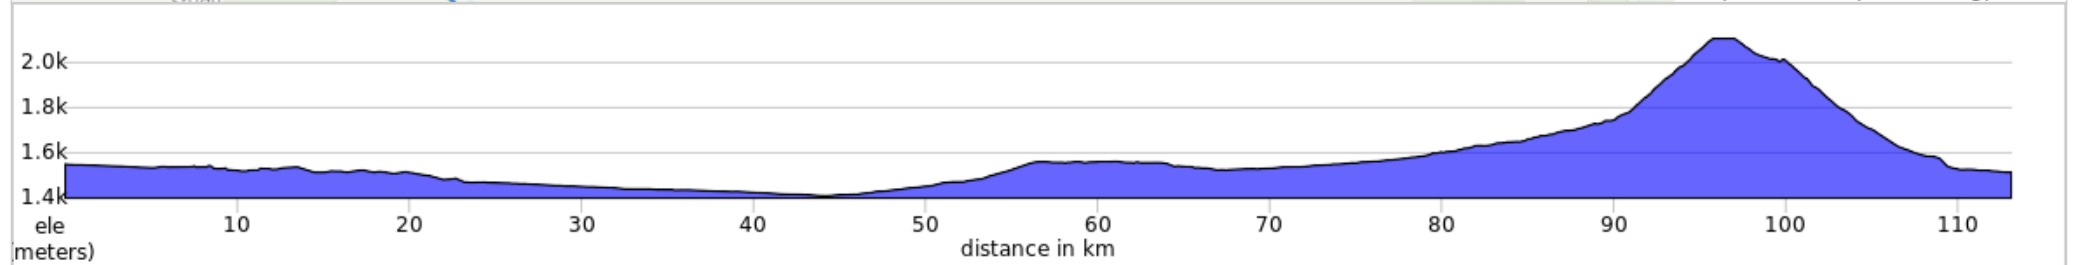

Dillon to Ennis

Num	Note	Dist	Type	Next
1.	Start of route	0.0	📍	1.4
2.	Continue onto MT-41 N	1.4	↑	42.9

1.4 kilometers. +0/-4 meters

Num	Note	Dist	Type	Next
3.	Right onto MT-287 S/Main St	44.4	→	68.7
4.	End of route	113.1	📍	0.0

111.7 kilometers. +749/-646 meters