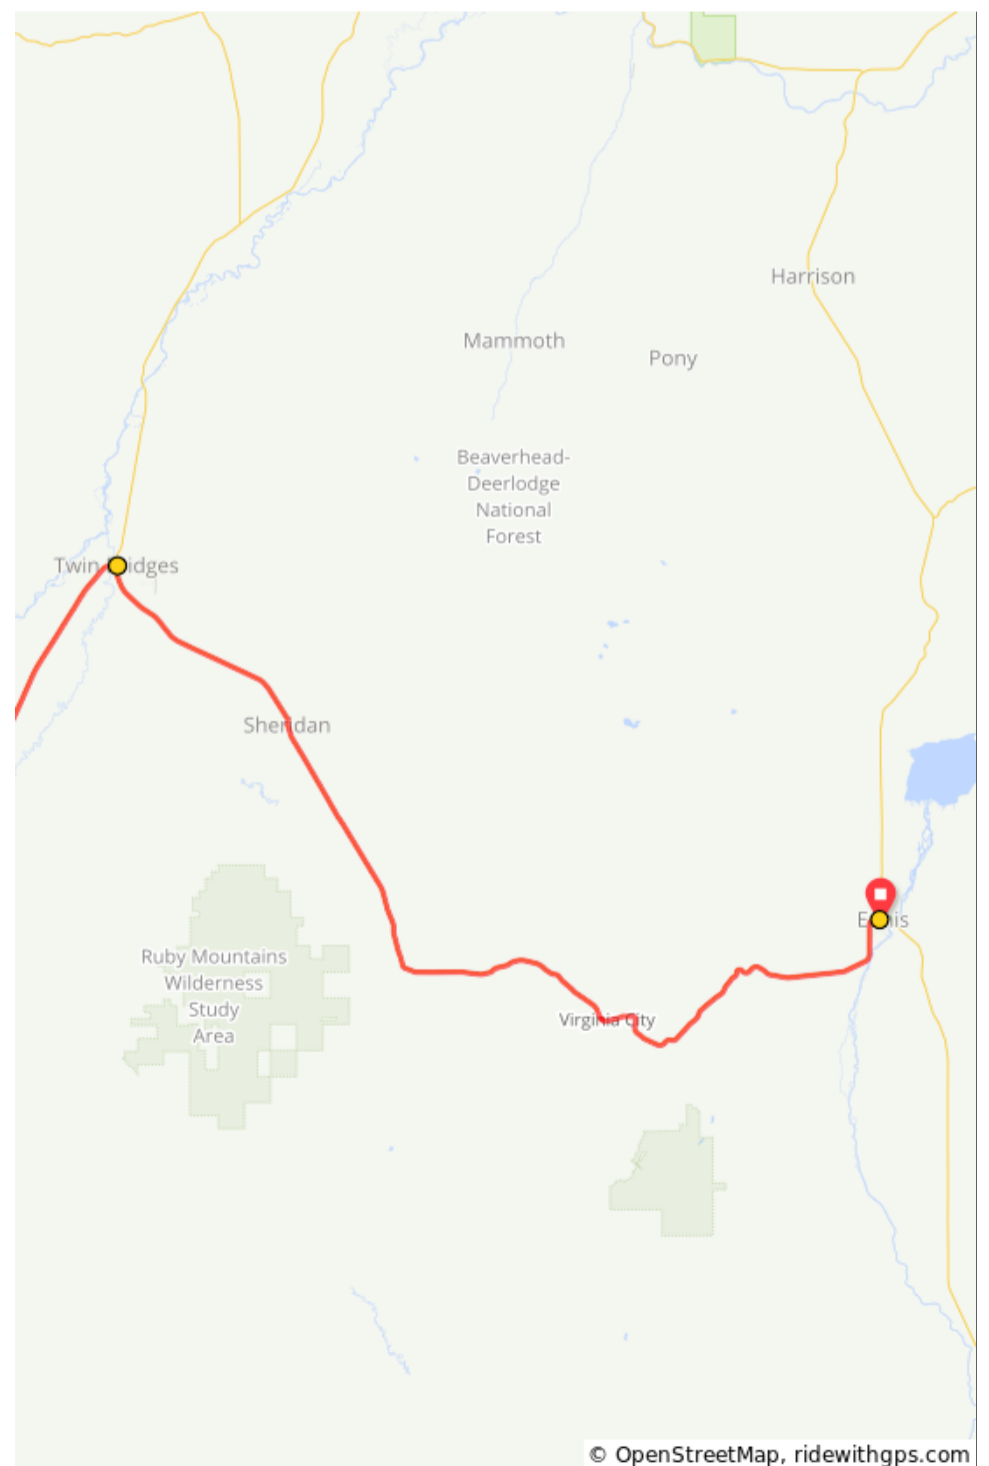

Dillon to Ennis

Num	Note	Dist	Type	Next
1.	Start of route	0.0	📍	1.4
2.	Continue onto MT-41 N	1.4	↑	42.9

1.4 kilometers. +0/-4 meters

Num	Note	Dist	Type	Next
3.	Right onto MT-287 S/Main St	44.4	→	68.7
4.	End of route	113.1	📍	0.0

111.7 kilometers. +749/-646 meters